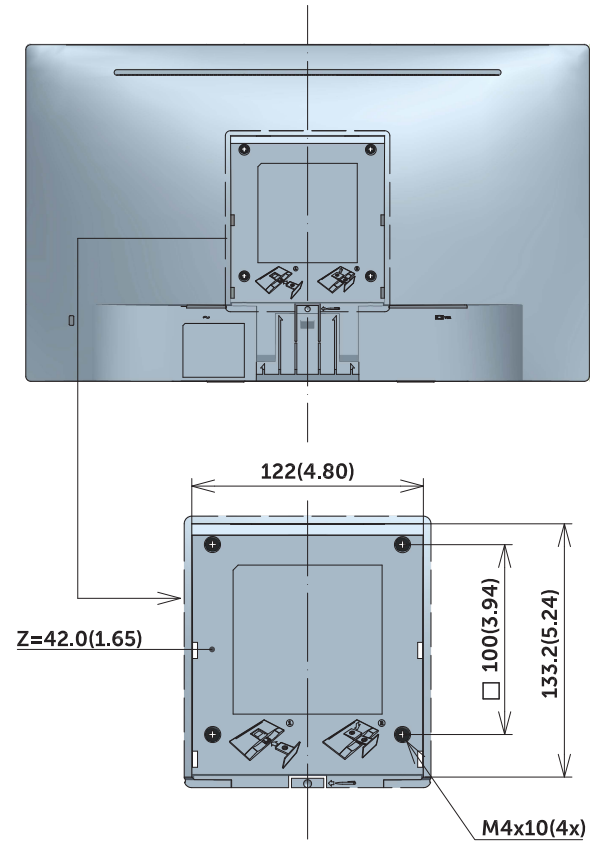

# SE1918HV Outline Dimension

Unit : mm(inch)  
 Dimension : Nominal  
 Drawing : Not to scale

# SE2018HV/SE2018HR Outline Dimension

Unit : mm(inch)  
Dimension : Nominal  
Drawing : Not to scale

# SE2218HV Outline Dimension

Unit : mm(inch)  
 Dimension : Nominal  
 Drawing : Not to scale