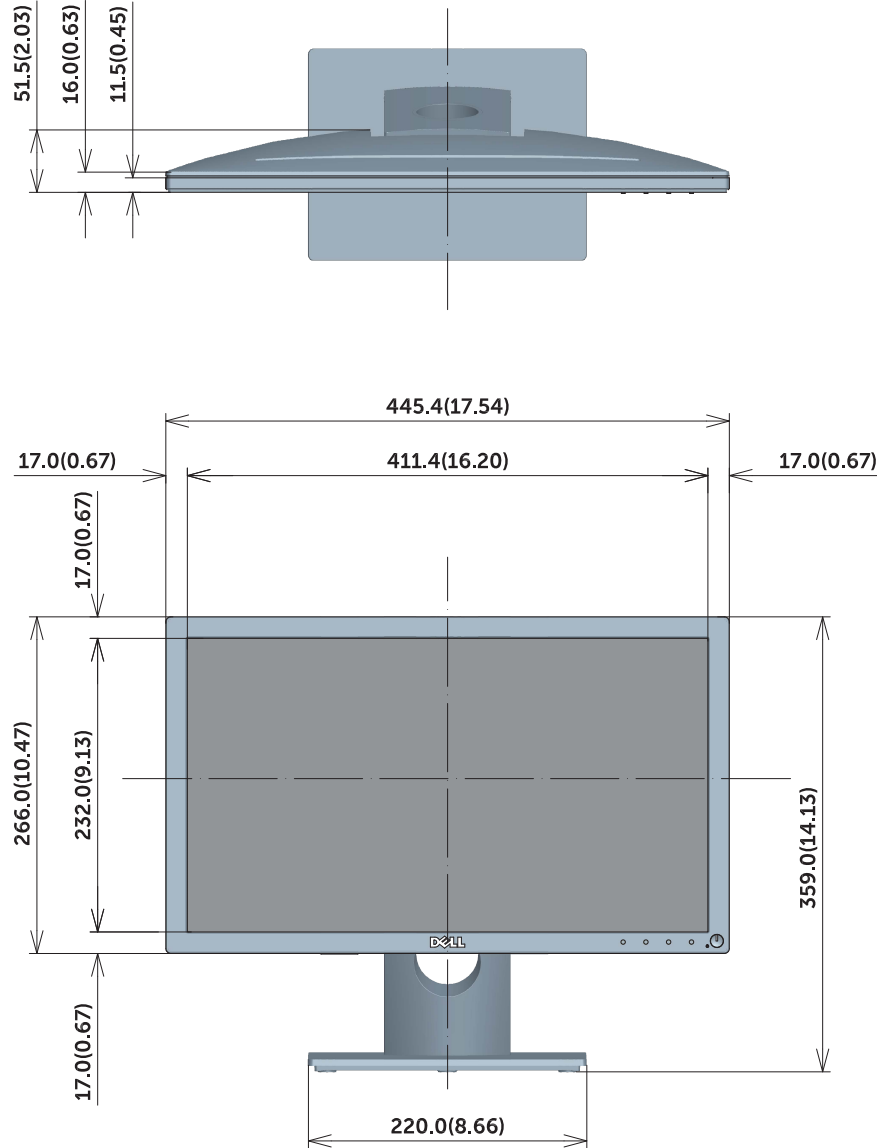

# SE1918HV Outline Dimension

Unit : mm(inch)  
 Dimension : Nominal  
 Drawing : Not to scale

# SE2018HV/SE2018HR Outline Dimension

Unit : mm(inch)  
Dimension : Nominal  
Drawing : Not to scale

# SE2218HV Outline Dimension

Unit : mm(inch)  
 Dimension : Nominal  
 Drawing : Not to scale